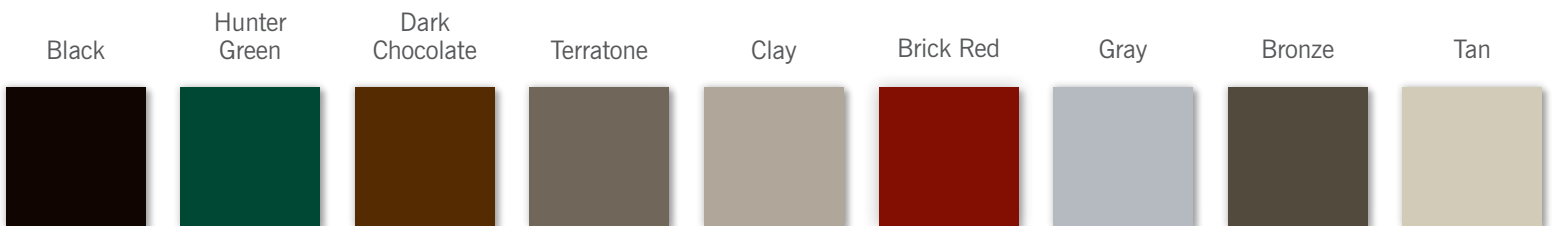

Our popular and beautiful
EXTERIOR PAINT COLORS
are now available on these
New Construction products:

Also available on:

SERIES 450

(INCLUDING 455, 460, 465, 451 & 461)

SERIES 150

(INCLUDING 160, 151 & 161)

SERIES 130

(INCLUDING ALL FOUR FRAME TYPES)

SERIES 8300 DOUBLE HUNG
(Including Picture Windows and 2 & 3-Lite Sliders)

SERIES 8900 DOUBLE HUNG
(Including Picture Windows and 2 & 3-Lite Sliders)

CASEMENT & AWNING
REPLACEMENT AND NEW CONSTRUCTION
(Not Available with Black Paint)

SERIES 312 & 332
SLIDING PATIO DOORS

+ PAINTED COLORS AVAILABLE*

Color options can be purchased via WindowWizard with single or double hung, slider and picture window products.
Available on white interior windows only, and the grid options are limited to 5/8" contoured or Simulated Divided Lite (SDL).